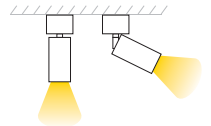

REFORM 30 Surface Spot

- Reform 30 is a complete series of miniaturized downlights available recessed, trimless or surface.
- It is available in round form.
- Power consumption: 3watt and 6.3watt.
- Beam angle varies from 28 to 50 degrees.
- Accessories available: honeycomb.
- Luminaire material: aluminium construction/ PC parts.
- It is offered in white and/or black colour as standard but RAL colours also are available on request.
- External driver only.
- Emergency kit only for external use.
- 3 SDCM
- L90/B10 50.000h
- Low UGR ensuring visual comfort (UGR<14 /black inner ring).

Model	LED Power	CCT*	CRI80, CRI90 LED Source		Beam Angle	Type	Luminaire Colour	Dimming Option	Accessories
REFORM 30 Surface Spot <i>(REFORM 30 SFSP)</i>	3W (3)	2700K (27C)	80 (80)	90 (90)	12° (12)	Adjustable (AD)	Base White (W) Black (B) Spot White (W) Black (B) Inner Ring White (W) Black (B)	Without Driver (00) 24VDC PWM Dimmable** (24)	Standard (0) Honeycomb (1) Softening lens (2) Extras No Extras (0) Emergency*** (1)
		3000K (30C)	310lm	250lm					
		4000K (40C)	310lm	265lm					
		5000K (50C)	330lm	290lm					
		5000K (50C)	360lm	310lm					
		5000K (50C)	360lm	310lm					
	5.8W (6)	2700K (27C)	615lm	500lm					
		3000K (30C)	615lm	530lm					
		4000K (40C)	665lm	575lm					
		5000K (50C)	715lm	615lm					
		5000K (50C)	715lm	615lm					
		5000K (50C)	715lm	615lm					
3W (3)	2700K (27C)	396lm	320lm	28° (28) 36° (36) 50° (50)					
	3000K (30C)	396lm	342lm						
	4000K (40C)	428lm	369lm						
	5000K (50C)	428lm	396lm						
	5000K (50C)	428lm	396lm						
	5000K (50C)	428lm	396lm						
6.3W (6)	2700K (27C)	669lm	540lm						
	3000K (30C)	669lm	577lm						
	4000K (40C)	722lm	623lm						
	5000K (50C)	722lm	669lm						
	5000K (50C)	722lm	669lm						
	5000K (50C)	722lm	669lm						

* Models with CCTs of 3500K & 6500K are available upon request.
 **Only for 3W Led power models.
 *** External.

Ordering Code Example: REFORM 30 SFSP3-40C-80-36-AD-1WWB-00-00

Inner ring colour:
BLACK

Inner ring colour:
WHITE