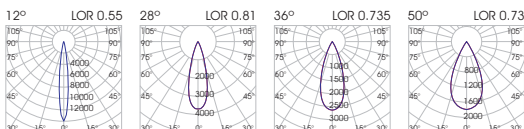

REFORM 30 Surface Spot

- Reform 30 is a complete series of miniaturized downlights available recessed, trimless or surface.
- It is available in round form.
- Power consumption: 3watt and 6.3watt.
- Beam angle varies from 28 to 50 degrees.
- Accessories available: honeycomb.
- Luminaire material: aluminium construction/ PC parts.
- It is offered in white and/or black colour as standard but RAL colours also are available on request.
- External driver only.
- Emergency kit only for external use.
- 3 SDCM
- L90/B10 50.000h
- Low UGR ensuring visual comfort (UGR<14 /black inner ring).

Model	LED Power	CCT*	CRI80, CRI90 LED Source		Beam Angle	Type	Luminaire Colour	Dimming Option	Accessories
REFORM 30 Surface Spot <i>(REFORM 30 SFSP)</i>	3W (3)	2700K (27C)	80 (80)	90 (90)	12° (12)	Adjustable (AD)	Base White (W) Black (B) Spot White (W) Black (B) Inner Ring White (W) Black (B)	Without Driver (00) 24VDC PWM Dimmable** (24)	Standard (0) Honeycomb (1) Softening lens (2) Extras No Extras (0) Emergency*** (1)
		3000K (30C)	310lm	250lm					
		4000K (40C)	310lm	265lm					
		5000K (50C)	330lm	290lm					
		5000K (50C)	360lm	310lm					
		5000K (50C)	360lm	310lm					
	5.8W (6)	2700K (27C)	615lm	500lm					
		3000K (30C)	615lm	530lm					
		4000K (40C)	665lm	575lm					
		5000K (50C)	715lm	615lm					
		5000K (50C)	715lm	615lm					
		5000K (50C)	715lm	615lm					
3W (3)	2700K (27C)	396lm	320lm	28° (28) 36° (36) 50° (50)					
	3000K (30C)	396lm	342lm						
	4000K (40C)	428lm	369lm						
	5000K (50C)	428lm	396lm						
	5000K (50C)	428lm	396lm						
	5000K (50C)	428lm	396lm						
6.3W (6)	2700K (27C)	669lm	540lm						
	3000K (30C)	669lm	577lm						
	4000K (40C)	722lm	623lm						
	5000K (50C)	722lm	669lm						
	5000K (50C)	722lm	669lm						
	5000K (50C)	722lm	669lm						

* Models with CCTs of 3500K & 6500K are available upon request.
 **Only for 3W Led power models.
 *** External.

Ordering Code Example: REFORM 30 SFSP3-40C-80-36-AD-1WWB-00-00

Inner ring colour:
BLACK

Inner ring colour:
WHITE