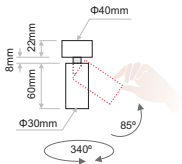

REFORM 30 Surface Spot

- Reform 30 is a complete series of miniaturized downlights available recessed, trimless or surface.
- It is available in round form.
- Power consumption: 3watt and 6.3watt.
- Beam angle varies from 28 to 50 degrees.
- Accessories available: honeycomb.
- Luminaire material: aluminium construction/ PC parts.
- It is offered in white and/or black colour as standard but RAL colours also are available on request.
- External driver only.
- Emergency kit only for external use.
- 3 SDCM
- L90/B10 50.000h
- Low UGR ensuring visual comfort (UGR<14 /black inner ring).

Model	LED Power	CCT*	CRI80, CRI90 LED Source		Beam Angle	Type	Luminaire Colour	Dimming Option	Accessories
REFORM 30 Surface Spot <i>(REFORM 30 SFSP)</i>	3W (3)	2700K (27C)	80 (80)	90 (90)	12° (12)	Adjustable (AD)	Base White (W) Black (B) Spot White (W) Black (B) Inner Ring White (W) Black (B)	Without Driver (00) 24VDC PWM Dimmable** (24)	Standard (0) Honeycomb (1) Softening lens (2) Extras No Extras (0) Emergency*** (1)
		3000K (30C)	310lm	250lm					
		4000K (40C)	310lm	265lm					
		5000K (50C)	330lm	290lm					
		5000K (50C)	360lm	310lm					
		5000K (50C)	360lm	310lm					
	5.8W (6)	2700K (27C)	615lm	500lm					
		3000K (30C)	615lm	530lm					
		4000K (40C)	665lm	575lm					
		5000K (50C)	715lm	615lm					
		5000K (50C)	715lm	615lm					
		5000K (50C)	715lm	615lm					
3W (3)	2700K (27C)	396lm	320lm	28° (28) 36° (36) 50° (50)					
	3000K (30C)	396lm	342lm						
	4000K (40C)	428lm	369lm						
	5000K (50C)	428lm	396lm						
	5000K (50C)	428lm	396lm						
	5000K (50C)	428lm	396lm						
6.3W (6)	2700K (27C)	669lm	540lm						
	3000K (30C)	669lm	577lm						
	4000K (40C)	722lm	623lm						
	5000K (50C)	722lm	669lm						
	5000K (50C)	722lm	669lm						
	5000K (50C)	722lm	669lm						

* Models with CCTs of 3500K & 6500K are available upon request.
 **Only for 3W Led power models.
 *** External.

Ordering Code Example: REFORM 30 SFSP3-40C-80-36-AD-1WWB-00-00

Inner ring colour:
BLACK

Inner ring colour:
WHITE